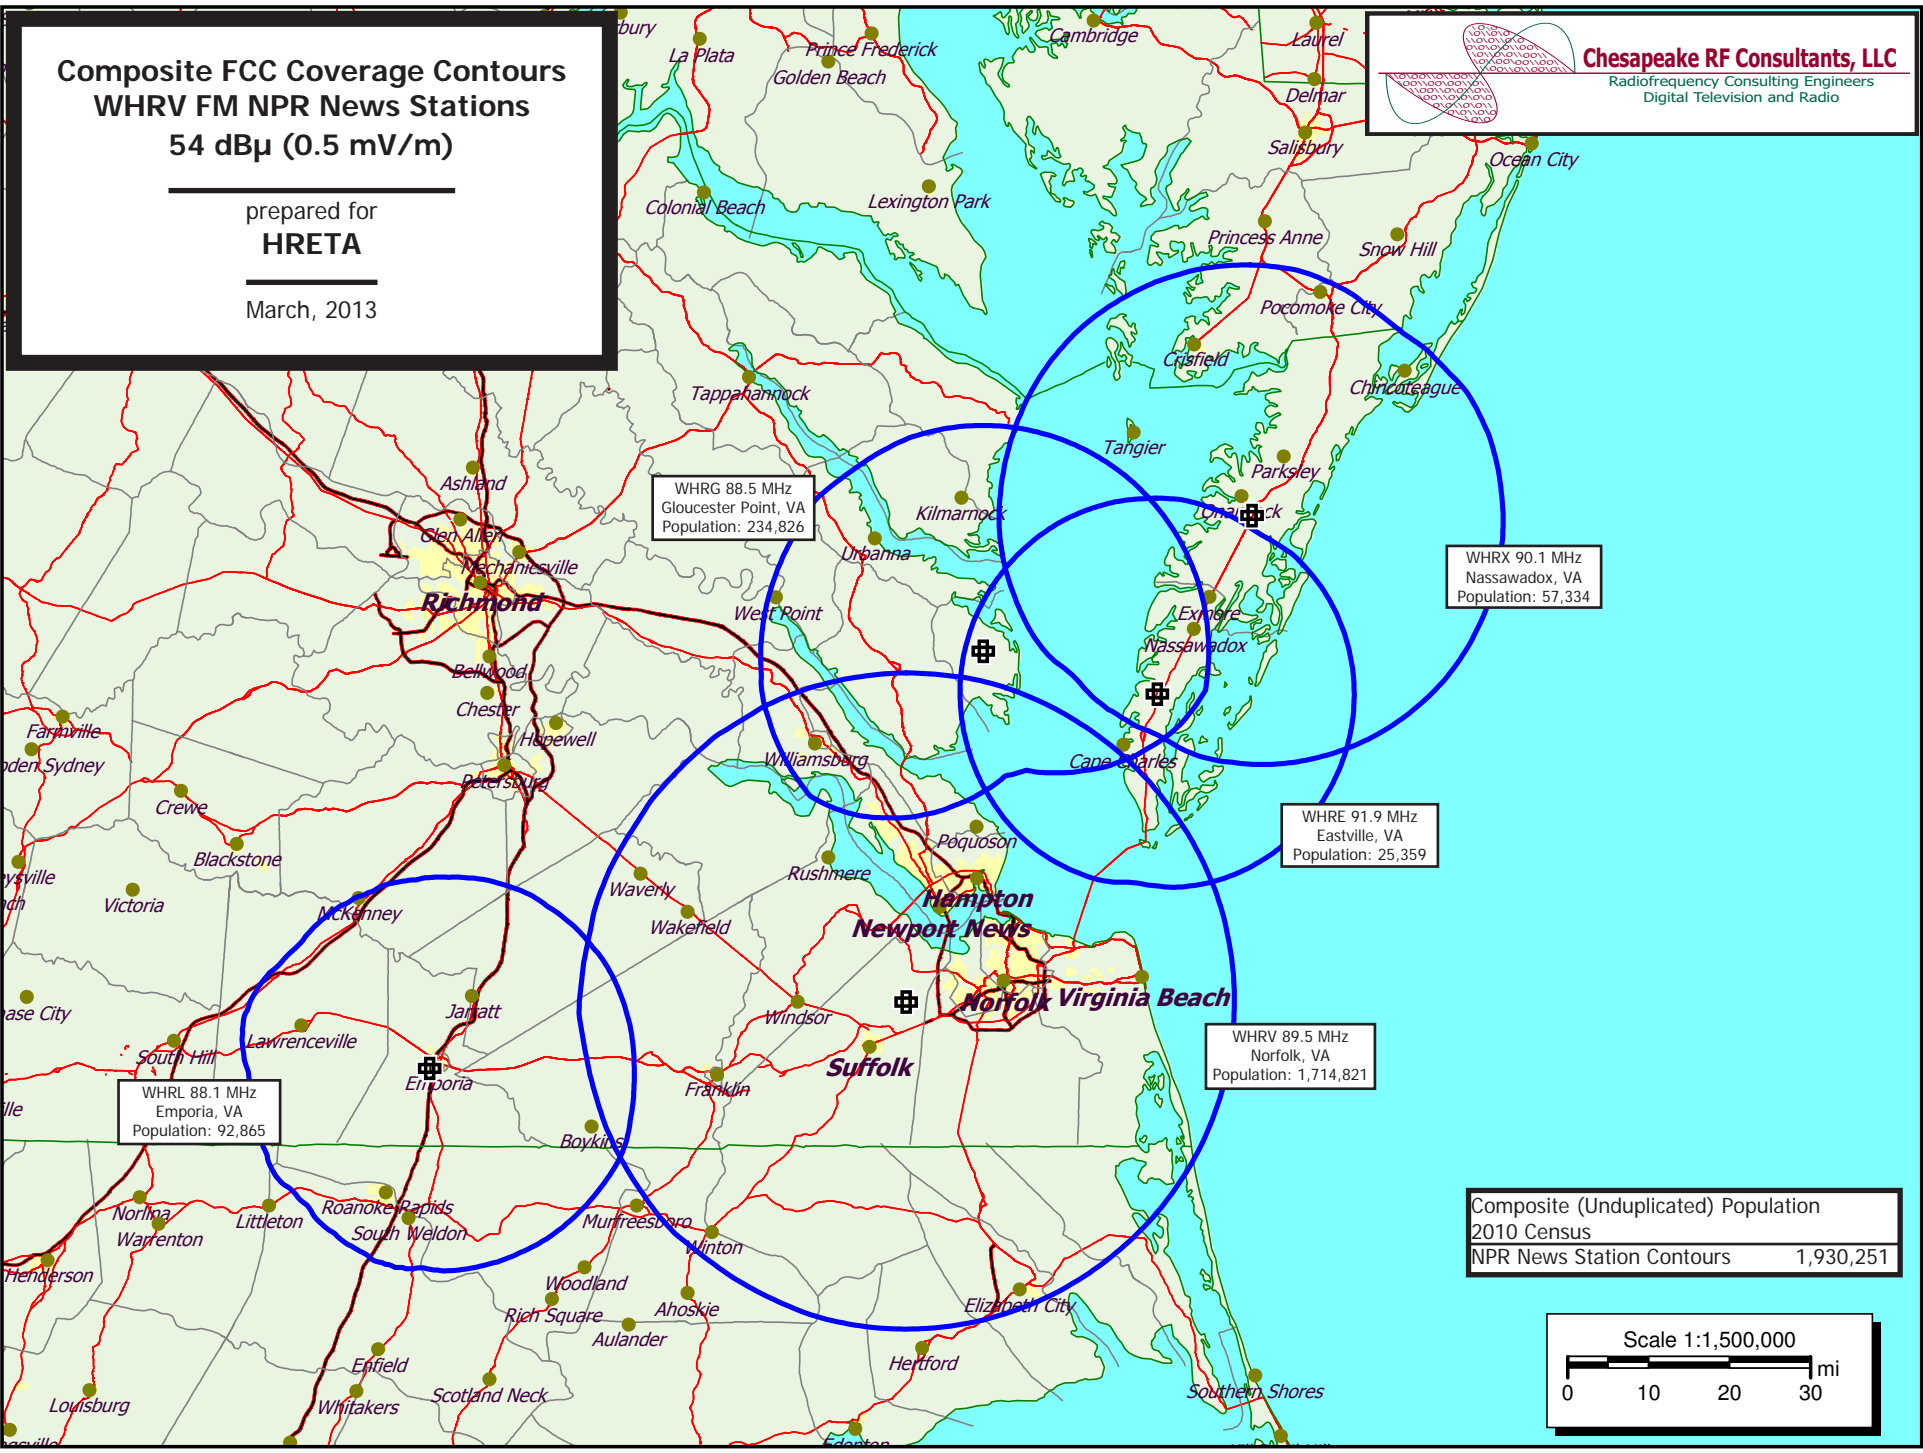

**Composite FCC Coverage Contours
WHRV FM NPR News Stations
54 dBμ (0.5 mV/m)**

prepared for
HRETA
March, 2013

Chesapeake RF Consultants, LLC
Radiofrequency Consulting Engineers
Digital Television and Radio

Composite (Unduplicated) Population	
2010 Census	
NPR News Station Contours	1,930,251