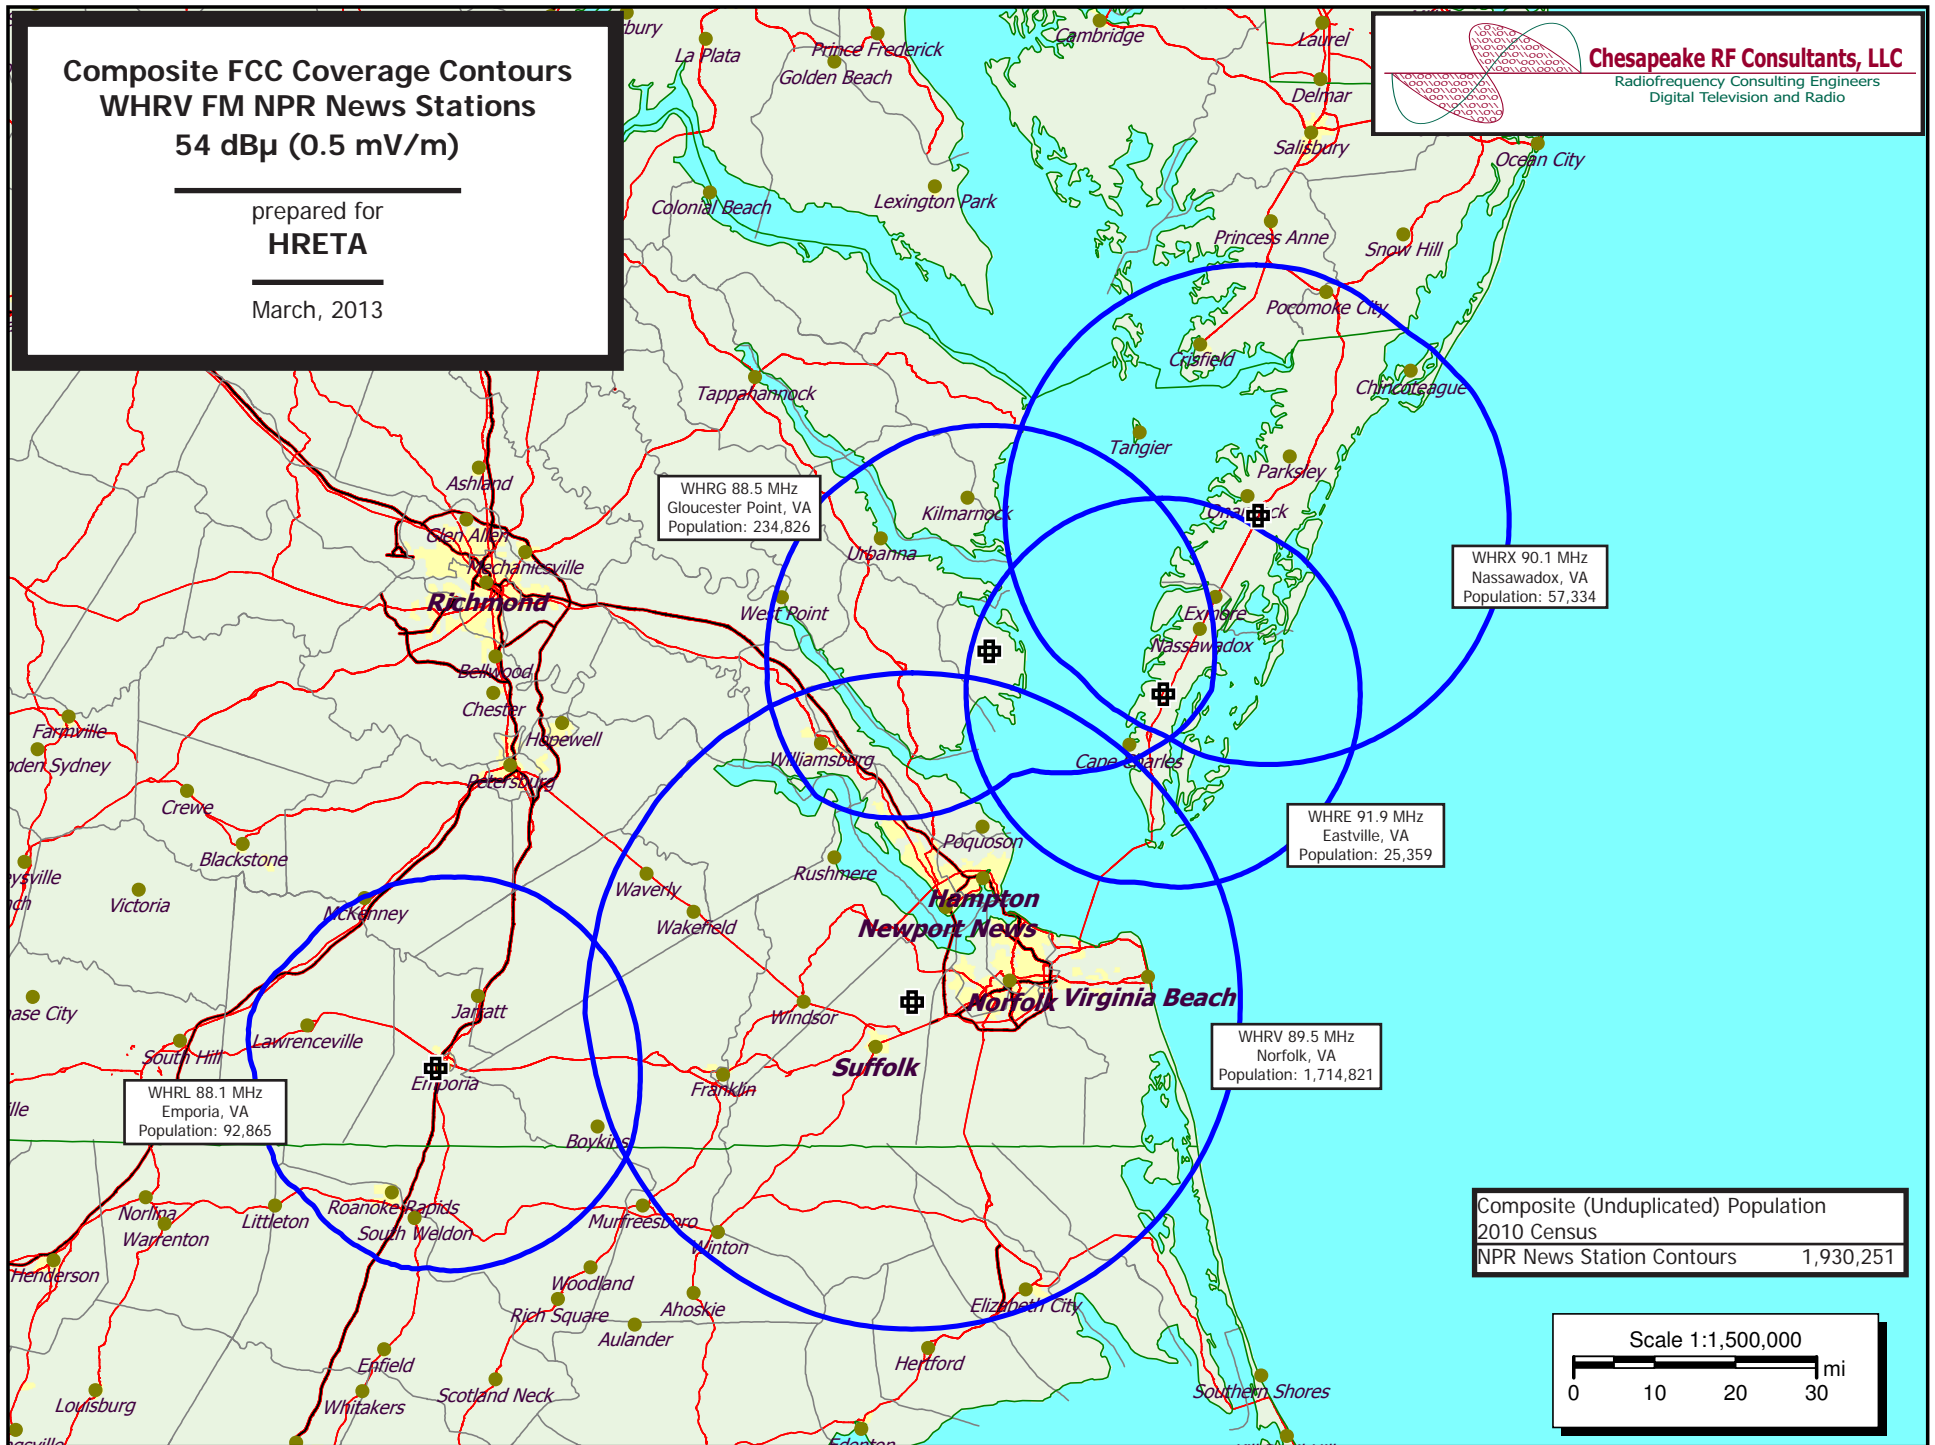

**Composite FCC Coverage Contours
WHRV FM NPR News Stations
54 dBμ (0.5 mV/m)**

prepared for
HRETA

March, 2013

Chesapeake RF Consultants, LLC
Radiofrequency Consulting Engineers
Digital Television and Radio

WHRG 88.5 MHz
Gloucester Point, VA
Population: 234,826

WHRX 90.1 MHz
Nassawadox, VA
Population: 57,334

WHRE 91.9 MHz
Eastville, VA
Population: 25,359

WHRL 88.1 MHz
Emporia, VA
Population: 92,865

WHRV 89.5 MHz
Norfolk, VA
Population: 1,714,821

| | |
|-------------------------------------|-----------|
| Composite (Unduplicated) Population | |
| 2010 Census | |
| NPR News Station Contours | 1,930,251 |